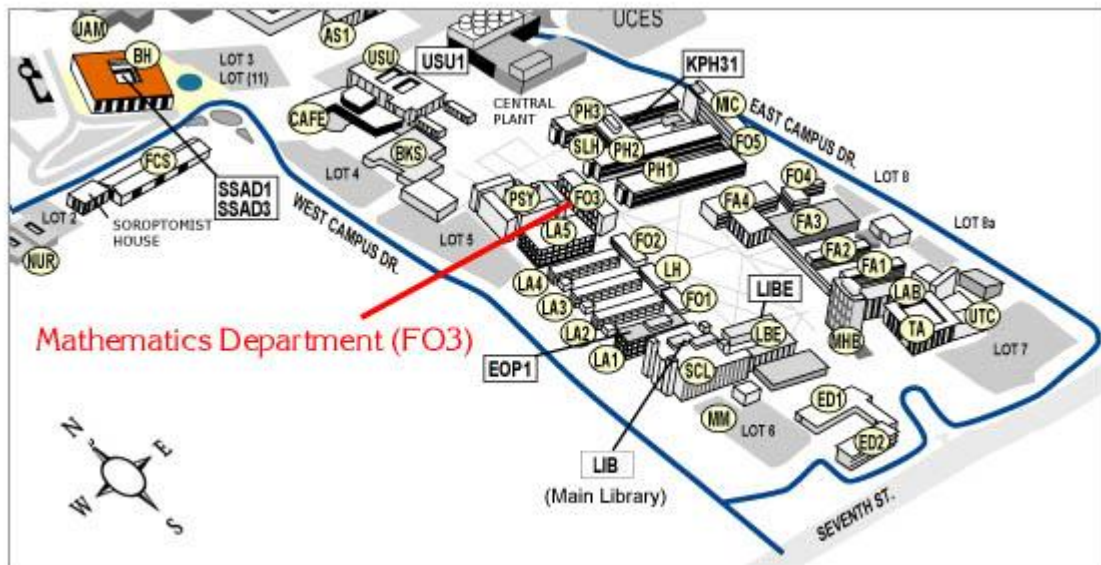

- Take the I-405 South and exit at Bellflower Blvd.
- Turn left from the off-ramp and then make an immediate right onto Bellflower Blvd.
- Continue to Beach Drive and turn left into campus.
- The [Visitor Information Center](#) (VIC) will be on your right, where you can pick up campus maps and parking permits.

From Orange County

- Take the I-405 North or 22 West. The two freeways eventually merge east of campus.
- Remain on the 22 when the 405 splits off and exit at 7th Street.
- Continue to Bellflower Boulevard. Turn right at Bellflower and make another right at Beach Drive.
- The [Visitor Information Center](#) (VIC) will be on your right, where you can pick up campus maps and parking permits.

From Downtown LA, East LA

- Take the I-605 South and exit at Willow Street. Continue to Bellflower Boulevard.
- Turn left at Bellflower and make another left at Beach Drive.
- The [Visitor Information Center](#) (VIC) will be on your right, where you can pick up campus maps and parking permits.

Directions to the Mathematics Department

Visitors can park in lots 18: