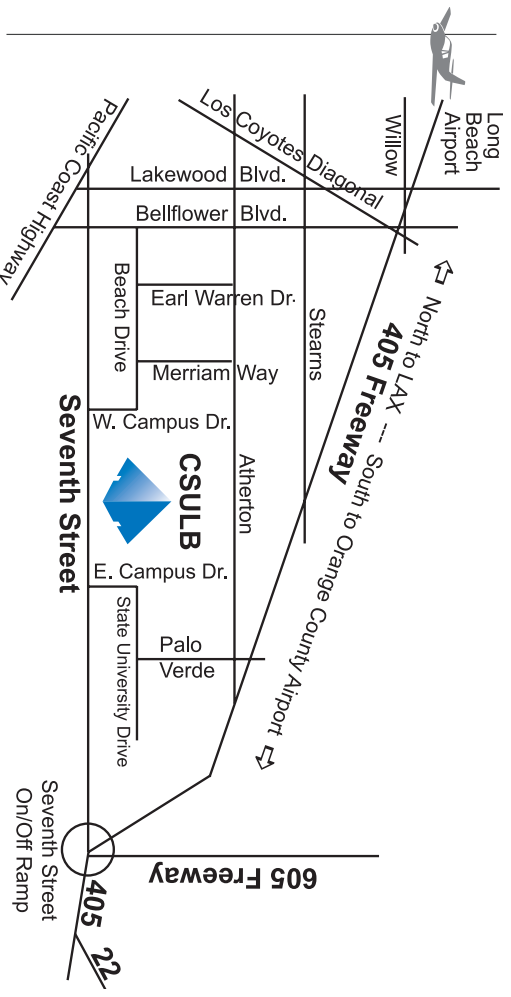

# STUDENT SERVICES CONTACTS

Alcohol, Tobacco and Other Drugs .....	(562) 985-2520
ASI Business Office .....	(562) 985-4994
ASI Government .....	(562) 985-5241
CAL-SOAP .....	(562) 985-9115
Career Development Center .....	(562) 985-4151
Center for Scholarship Info .....	(562) 985-2549
Child Development Center .....	(562) 985-5333
Club Sports & Recreation .....	(562) 985-2570
College Assistance Migrant Program .....	(562) 985-2006
Counseling/Psych. Services .....	(562) 985-4001
Dean of Students .....	(562) 985-8670
Development Office, Student Services .....	(562) 985-5255
Disabled Student Services .....	(562) 985-5401
Division Office .....	(562) 985-5587
Early Assessment Program .....	(562) 985-5869
Educational Equity Services .....	(562) 985-5637
Educational Opportunity Center .....	(562) 570-3710
Educational Talent Search .....	(562) 985-5387
EOP Counseling .....	(562) 985-5637
EOP Admissions .....	(562) 985-4288
Faculty/Staff Assistance Program .....	(562) 985-4001
Health Resource Center .....	(562) 985-4609
High Tech Center .....	(562) 985-8712
Housing & Residential Life .....	(562) 985-4187

## FREEWAY DIRECTIONS

*From the 405 (north or south) and 605 (south) freeways*

Take the **Seventh Street** exit to Long Beach. Go to **Bellflower Boulevard** and **turn right**. At **Beach Drive**, turn **right** into campus entrance. On the right is the Visitor Information Center.